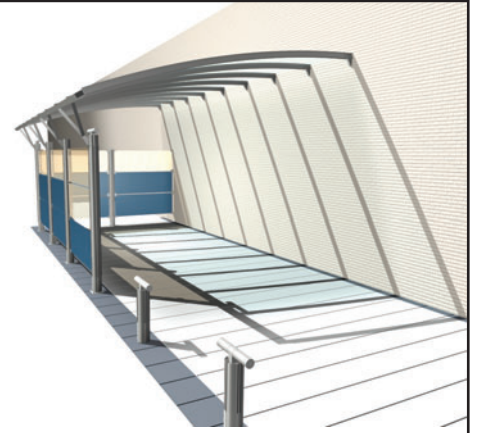

B A S E S

Model M 165 Wall

H: 2.600 mm

W: 3.550 mm

L: 6.650 mm

From £ *6.500,-

Model M 165 Single

H: 2.520 mm

Bases Carport Systems are highly flexible and are designed to meet your individual needs.

The above models come as standard, however Bases Carport Systems are flexible and can be easily constructed to make the most out of specific site situations.