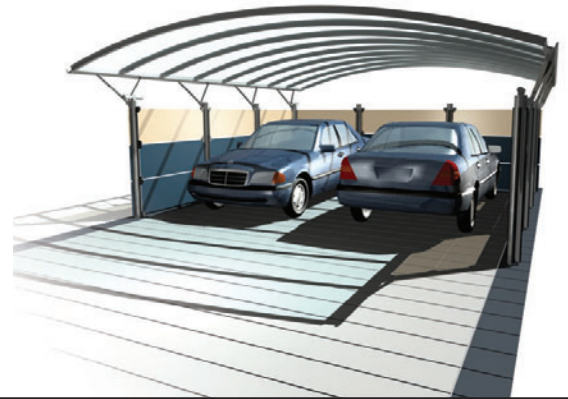

W: 3.900 mm

L: 6.650 mm

From £ *9.950,-

Model M 330 Double

H: 2.670 mm

W: 6.100 mm

L: 6.650 mm

From £ *12.500,-

Bases Carport Systems are highly flexible and are designed to meet your individual needs.

The above models come as standard, however Bases Carport Systems are flexible and can be easily constructed to make the most out of specific site situations.