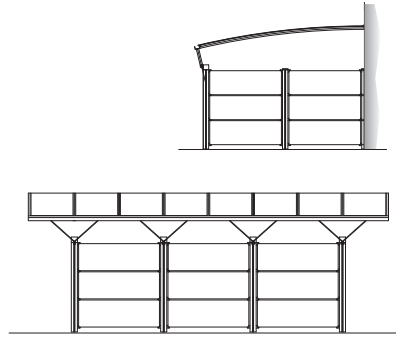

B A S E S

Model M 165 Wall

H: 2.600 mm

W: 3.550 mm

L: 6.650 mm

From £ *6.500,-

Model M 165 Single

H: 2.520 mm

W: 3.900 mm

L: 6.650 mm

From £ *9.950,-

Model M 330 Double

H: 2.670 mm

W: 6.100 mm

L: 6.650 mm

From £ *12.500,-

Bases Carport Systems are highly flexible and are designed to meet your individual needs.

The above models come as standard, however Bases Carport Systems are flexible and can be easily constructed to make the most out of specific site situations.