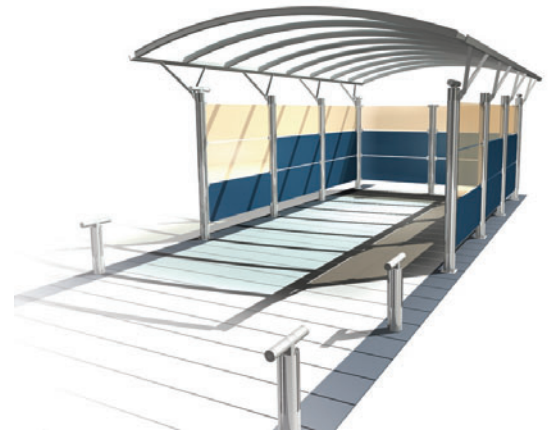

B A S E S

Model M 165 Wall

H: 2.600 mm

W: 3.550 mm

L: 6.650 mm

From £ *6.500,-

Model M 165 Single

H: 2.520 mm

W: 3.900 mm

L: 6.650 mm

From £ *9.950,-

Model M 330 Double

H: 2.670 mm

W: 6.100 mm

L: 6.650 mm

From £ *12.500,-

Bases Carport Systems are highly flexible and are designed to meet your individual needs.

The above models come as standard, however Bases Carport Systems are flexible and can be easily constructed to make the most out of specific site situations.